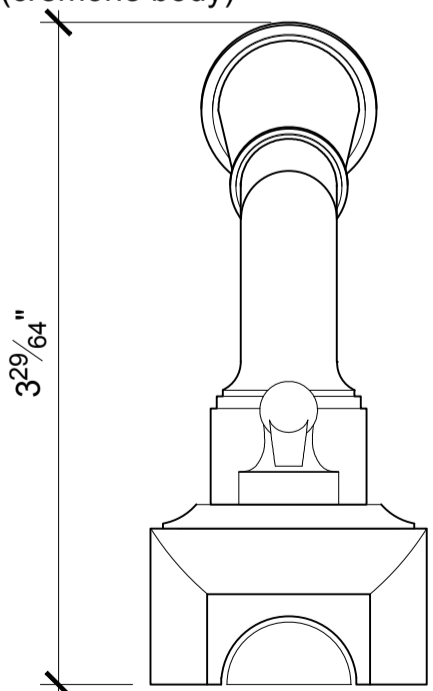

(mid-guide)

(end view)

(end-guide)

2 1/2"

1 7/16"

(cremone body)

(end view)

5/8" half-round rod

13/16"

3 5/8"  
[92.00]  
8 3/4"

8 3/4"

3 5/8"

[92.00]