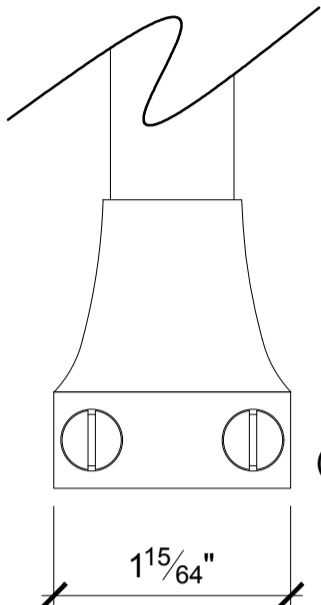

(mid-guide)

(end view)

(end-guide)

2 1/2"

1 7/16"

(cremone body)

(end view)

5/8" half-round rod

13/16"

3 5/8"  
[92.00]  
8 3/4"

8 3/4"

3 5/8"

[92.00]