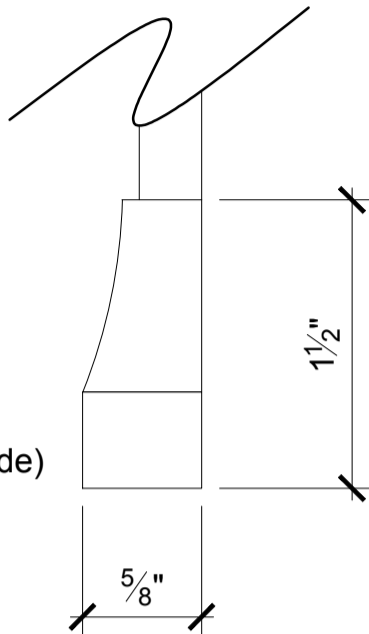

(mid-guide)

(end view)

(end-guide)

2 1/2"

1 7/16"

(cremone body)

(end view)

5/8" half-round rod

13/16"

3 5/8"  
[92.00]  
8 3/4"

8 3/4"

3 5/8"

[92.00]