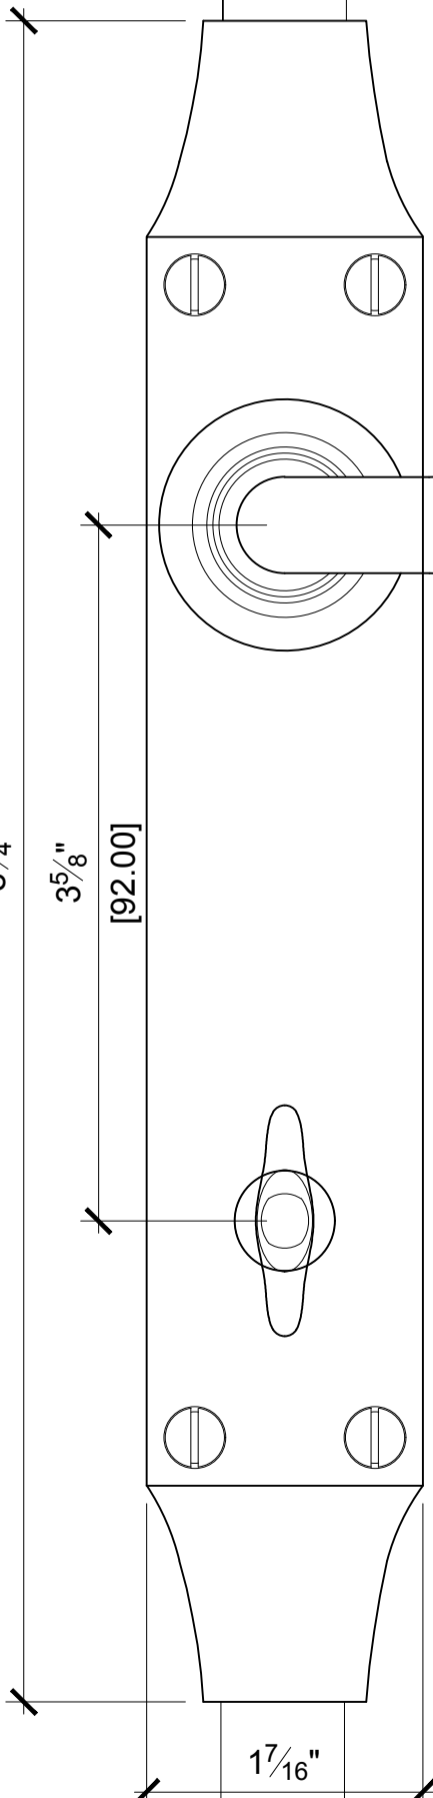

(mid-guide)

(end view)

(end-guide)

2 1/2"

1 7/16"

(cremone body)

(end view)

5/8" half-round rod

13/16"

3 5/8"  
[92.00]  
8 3/4"

8 3/4"

3 5/8"

[92.00]